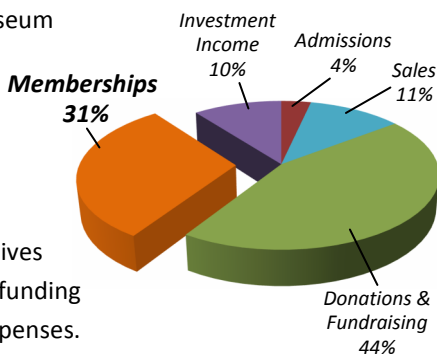

Don't Miss Out!

At the Bosque Museum, there is always something new to see, and members see it FREE! Don't miss a single minute of 2012, filled with exciting membership benefits... member preview days, informative lectures, discounts on classes, family days, and much more.

The Museum houses an outstanding archeological Horn Shelter exhibit and artifacts, hundreds of Bosque County stone points and geological samples, Bosque County wildlife exhibits, early Norwegian and German cultural collections, outstanding gun collection, and so much more. Come by today to explore and experience. You will be inspired by what you discover.

The Bosque Museum is supported in part by the generosity of Museum members and donors and receives no government funding for operating expenses.

It is easy to be a member!

- ✉ Complete the enclosed card and return it in the self-addressed envelope
- † Visit the museum reception desk
- ☎ Call 254.675.3845
- ✉ Contact us by email at info@bosquemuseum.org

Bosque Museum

301 South Avenue Q • Clifton, Texas 76634

Hours: Tuesday—Saturday 10-5

*Admission:

Members . . . . . FREE
Children under 10 . . . . . FREE
General Admission $5

Texas
Commission
on the Arts

Investing in a Creative Texas